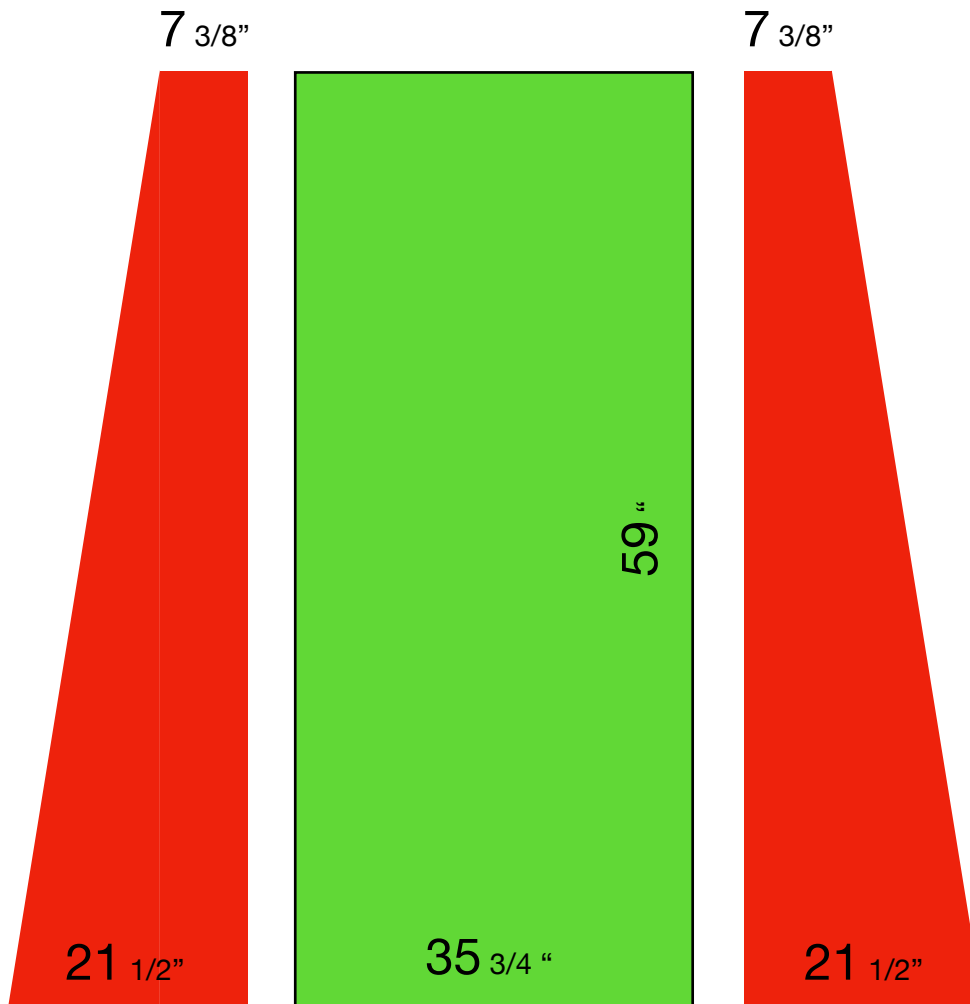

212 PHOTO BOOTH

(212) 641-0503

Magic Mirror Booth
custom wrap around
dimensions layout

H 59" W 35 3/4

H 59" Top Width 7 3/8" Bottom Width 21 1/2"